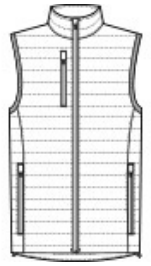

Staying warm while on the go has never been easier with our Packable Puffy Vests. Thanks to a water-repellent fabric coating and finish, you'll remain comfortable no matter where your day takes you.

- 100% polyester shell and lining
- 2.4-ounce, 100% polyfill insulation
- Interior storm flap with chin guard
- Reverse coil zippers
- Zippered chest pocket
- Front zippered pockets with rubber-wrapped zipper pulls
- Adjustable locking draw cord at hem
- Port Pocket™ for decoration access
- Dyed-to-match draw string carrying pouch included

**CARE INSTRUCTIONS**

Machine wash cold with like colors. Do not bleach. Tumble dry low. Cool iron. Do not use fabric softener. Do not dry clean.

front

back

**HOW TO MEASURE**

**CHEST WIDTH**

Measure under the arm and around the fullest part of the chest with arms down, keeping tape horizontal.